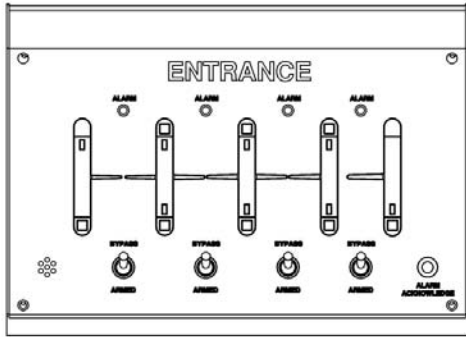

C R D C

Custom Remote Desktop Controller

Designed to provide an intuitive interface between the security station and the turnstiles, allowing for lane control and monitoring for each lane within a set of turnstiles. Customization is available to match specific applications or lobby configurations.

FEATURES & BENEFITS

- Easy installation
- Custom graphic to match lobby layout
- Audible and visual alarm indications
- Key switch security
- Sloped front for ease of viewing
- Sturdy construction
- Features and function can be customized
- Made in the U.S.A.

PRODUCT DESCRIPTION

The remote desktop controller provides an efficient means of interface, allowing easy control of a set of turnstiles. The CRDC's graphics accurately display the layout of the turnstile lanes, providing a visually understandable interface at the security station. It is intuitive and requires no special training to operate. Turnstile alarms and operational conditions are reported by audible and visual means. Standard controller is housed in a sloped top electronics enclosure for ease of use and visibility. Customization is available.