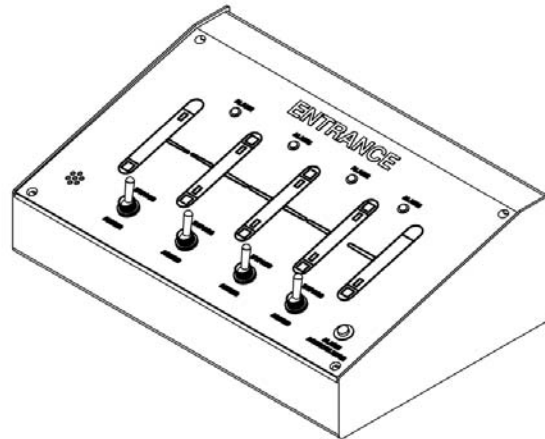

C R D C

Custom Remote Desktop Controller

Designed to provide an intuitive interface between the security station and the turnstiles, allowing for lane control and monitoring for each lane within a set of turnstiles. Customization is available to match specific applications or lobby configurations.

FEATURES & BENEFITS

- Easy installation
- Custom graphic to match lobby layout
- Audible and visual alarm indications
- Key switch security
- Sloped front for ease of viewing
- Sturdy construction
- Features and function can be customized
- Made in the U.S.A.

PRODUCT DESCRIPTION

The remote desktop controller provides an efficient means of interface, allowing easy control of a set of turnstiles. The CRDC's graphics accurately display the layout of the turnstile lanes, providing a visually understandable interface at the security station. It is intuitive and requires no special training to operate. Turnstile alarms and operational conditions are reported by audible and visual means. Standard controller is housed in a sloped top electronics enclosure for ease of use and visibility. Customization is available.