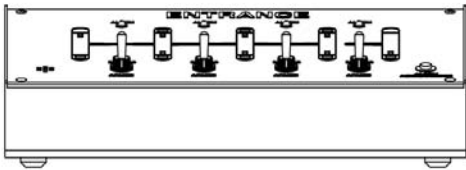

PRODUCT DESCRIPTION

The remote desktop controller provides an efficient means of interface, allowing easy control of a set of turnstiles. The CRDC's graphics accurately display the layout of the turnstile lanes, providing a visually understandable interface at the security station. It is intuitive and requires no special training to operate. Turnstile alarms and operational conditions are reported by audible and visual means. Standard controller is housed in a sloped top electronics enclosure for ease of use and visibility. Customization is available.