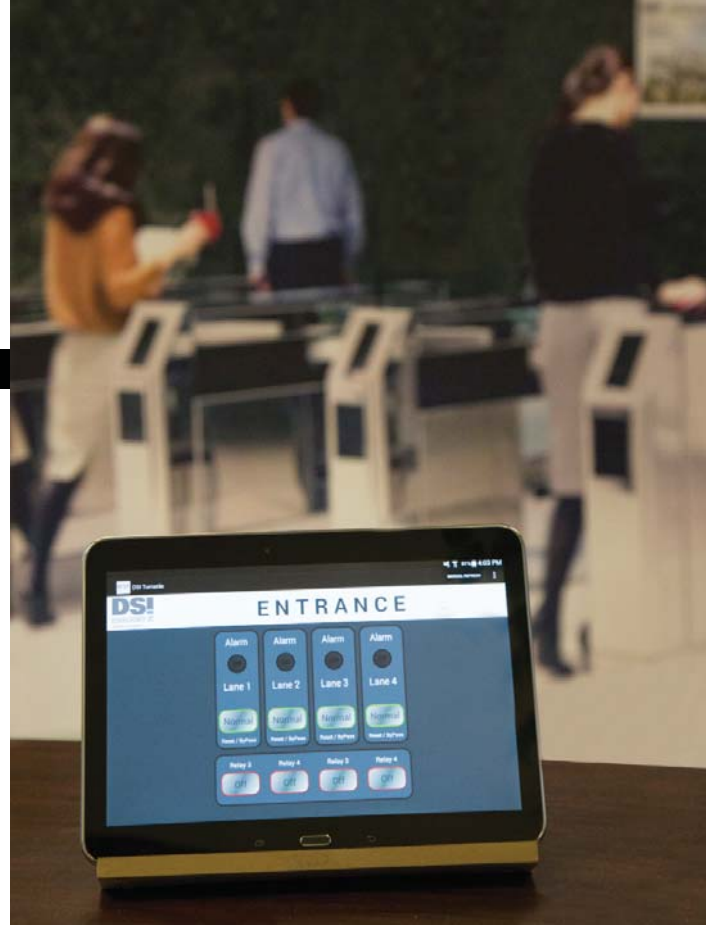

TSC8000

Touch Screen Controller

Customers requiring the latest in technology can find familiar touch screen control capability in the New DSI Touch Screen Controller for Optical Turnstiles. The DSI Touch Screen Controller (TSC) interfaces with remote I/O modules through a dedicated wireless Ethernet network. The TSC can wirelessly monitor and remotely control up to 8 lanes of Optical Turnstiles in one sleek, easy-to-use device. Customization is available. Please contact DSI for additional information and pricing.

FEATURES & BENEFITS

- Easy installation
- Wireless
- Portable
- Touch screen control
- Remote access
- Adjustable volume
- Configurable text
- Audible and visual alarm indicators
- Visual indicators of bypass condition

The TSC provides an efficient means of interface allowing easy control of the turnstiles nearby or on the other side of the building. The TSC displays the lane configuration with on screen indicators and control buttons for easy lane operation. The TSC includes a touch screen, router and controller. It is intuitive and requires no special training to operate. Turnstile alarm conditions are audible and visual. Capable of having up to 4 touchscreen tablets with each control system.