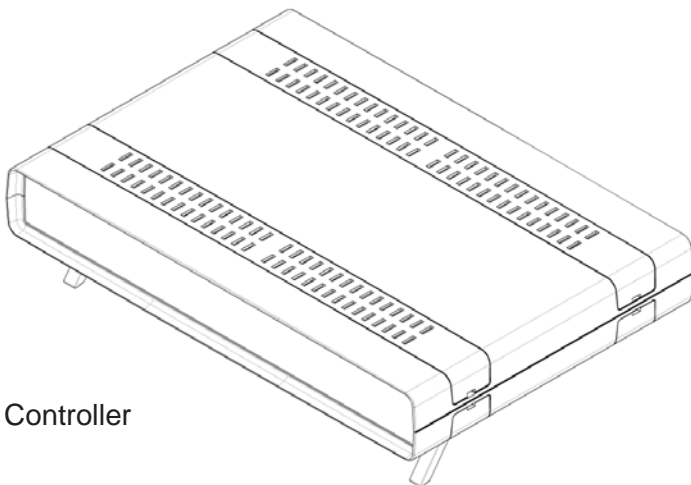

The TSC provides an efficient means of interface allowing easy control of the turnstiles nearby or on the other side of the building. The TSC displays the lane configuration with on screen indicators and control buttons for easy lane operation. The TSC includes a touch screen, router and controller. It is intuitive and requires no special training to operate. Turnstile alarm conditions are audible and visual. Capable of having up to 4 touchscreen tablets with each control system.

Touch Screen

Router

Controller

ELECTRICAL SPECIFICATIONS

Power:	500ma	1 lane & 2 lanes
	1 Amp	3 lanes & 4 lanes
	1.5 Amp	5 lanes & 6 lanes
Touch screen control:	Alarm acknowledge	
Alarm Input:	N/O dry contact	
Bypass Output:	Form C dry contact	
Aux Output:	Form C dry contact	
Working Temperature:	0 to +70 Celsius	