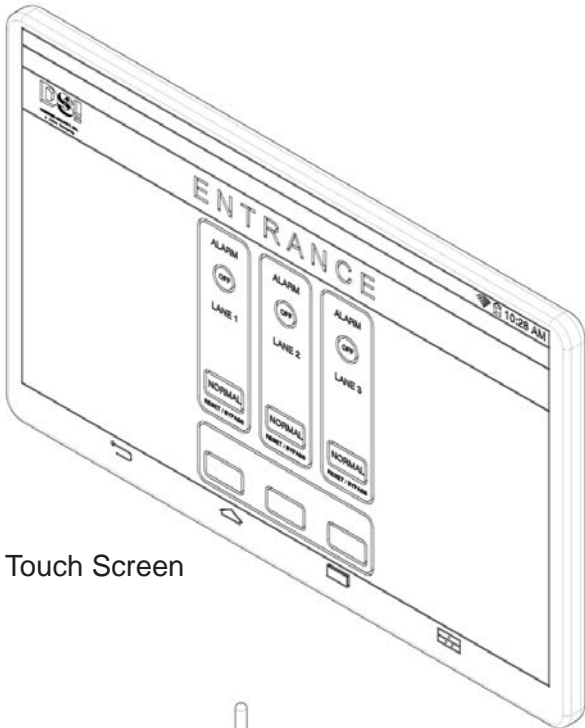

TSC8000

Touch Screen Controller

Customers requiring the latest in technology can find familiar touch screen control capability in the New DSI Touch Screen Controller for Optical Turnstiles. The DSI Touch Screen Controller (TSC) interfaces with remote I/O modules through a dedicated wireless Ethernet network. The TSC can wirelessly monitor and remotely control up to 8 lanes of Optical Turnstiles in one sleek, easy-to-use device. Customization is available. Please contact DSI for additional information and pricing.

The TSC provides an efficient means of interface allowing easy control of the turnstiles nearby or on the other side of the building. The TSC displays the lane configuration with on screen indicators and control buttons for easy lane operation. The TSC includes a touch screen, router and controller. It is intuitive and requires no special training to operate. Turnstile alarm conditions are audible and visual. Capable of having up to 4 touchscreen tablets with each control system.

Touch Screen

Router

Controller

ELECTRICAL SPECIFICATIONS

Power:	500ma	1 lane & 2 lanes
	1 Amp	3 lanes & 4 lanes
	1.5 Amp	5 lanes & 6 lanes
Touch screen control:	Alarm acknowledge	
Alarm Input:	N/O dry contact	
Bypass Output:	Form C dry contact	
Aux Output:	Form C dry contact	
Working Temperature:	0 to +70 Celsius	