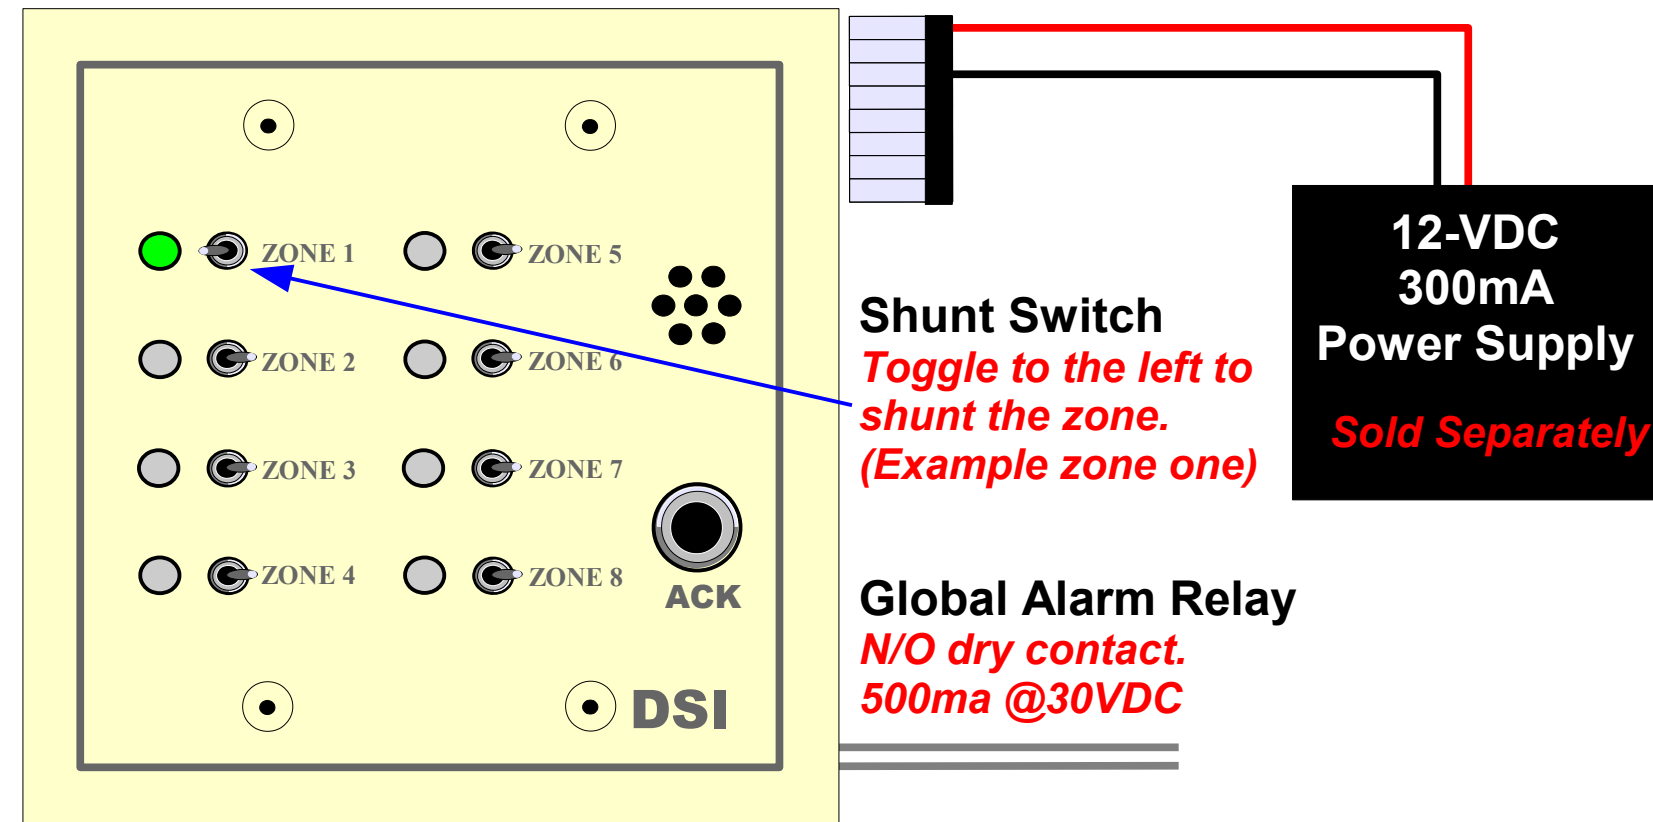

ES621

ZONE ANNUNCIATOR WITH SHUNT

DESIGNED SECURITY, INC.

1-800-272-3555

Note:
Wire Gauge: Signal
22 AWG = Signal wires up to 85 feet
18 AWG = Signal wires up to 180 feet
16 AWG = Signal wires up to 300 feet
Wire Gauge: Power
22 AWG = Power wires up to 85 feet
18 AWG = Power wires up to 180 feet

Specifications:
Power: 12VDC at (300ma)
Input: N/C door contact
Output: N/O global alarm relay 500ma at 30 VDC
Horn Volume: 70 db
Back box: 2 Gang 2.5" deep

Note:
For four zones use an ES611
For twelve zones use an ES631