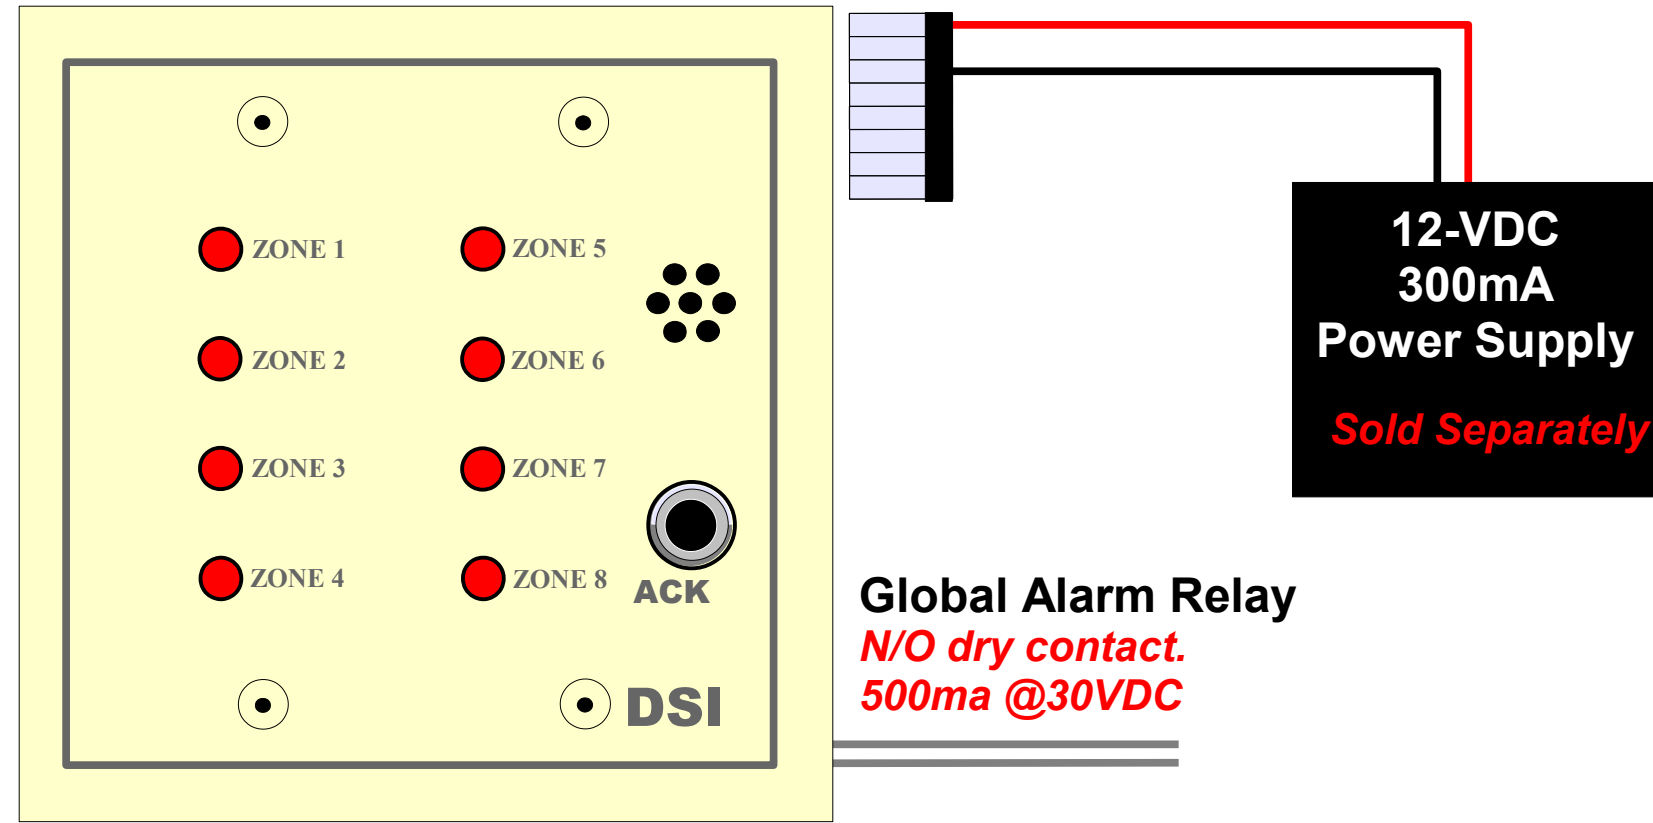

ES620

ZONE ANNUNCIATOR

DESIGNED SECURITY, INC.

1-800-272-3555

Note:
Wire Gauge: Signal
22 AWG = Signal wires up to 85 feet
18 AWG = Signal wires up to 180 feet
16 AWG = Signal wires up to 300 feet
Wire Gauge: Power
22 AWG = Power wires up to 85 feet
18 AWG = Power wires up to 180 feet

Specifications:
Power: 12VDC at (300ma)
Input: N/C door contact
Output: N/O global alarm relay 500ma at 30 VDC
Horn Volume: 70 db
Back box: 2 Gang 2.5" deep

Note:
For four zones use an ES610
For twelve zones use an ES630